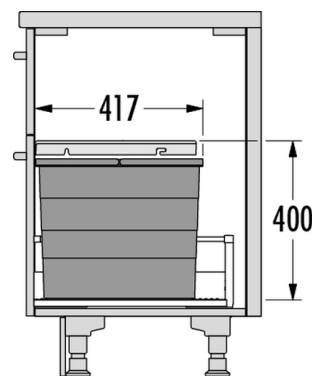

## HAILO AS Allegro 350 28/28

**3301651**

GTIN: 4007126306227

For cabinets with pull-out shelf from 600 mm width

INSET

2 BUCKET

**56 L**

TOTAL

Suitable for cabinet width (cm)  
60

System consists of:

- 2 inner bins (2x 28 l; bin height 350 mm)
- Removable system lid with practical storage option
- Allegro insert mat

The HAILO Allegro system is a flexible drawer solution for use in kitchen cabinets.

### Specifications

Type of installation Inset	✓
Cabinet-width min. (cm)	60
Cabinet-width max. (cm)	60
Suitable for cabinet width (cm)	60

# PRODUCT SPECIFICATION SHEET

---

Nominal drawer-depth (mm) ≥	500
Installation inside available drawer	✓
Product dimensions (WxDxH) (mm)	476 x 473 x 397
Packing dimensions (WxDxH) (mm)	575 x 510 x 280
Number of bins	2
Lid	Plastic-lid single extension, sidewall-mounted
Capacity (l)	2 x 28 l
Total volume (l)	56
Color plastic parts	dark grey
Weight incl. packing (kg)	4