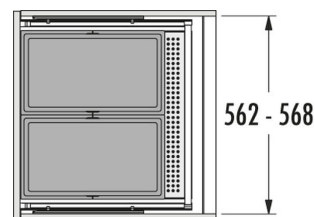

Specifications

Type of installation Inset	✓
Cabinet-width min. (cm)	60
Cabinet-width max. (cm)	60
Suitable for cabinet width (cm)	60