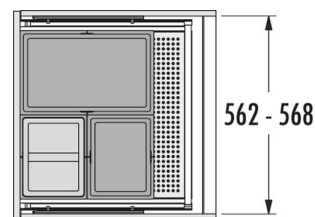

HAILO AS Allegro 380 28/13/13/D

3301681

GTIN: 4007126306609

For cabinets with pull-out shelf from 600 mm width

INSET

3 BUCKET

54 L

TOTAL

Suitable for cabinet width (cm)

60

System consists of:

- 3 inner bins (1x 28 l + 2 x 13 l; bin height 380 mm) incl. inner bin lid
- Removable system lid with practical storage option
- Allegro insert mat

The studs on the top of the mat hold the bins in place, while the anti-slip coating on the underside of the Allegro mat prevents slipping.

The flexible system also makes cleaning easy.

Specifications

Type of installation Inset	✓
Cabinet-width min. (cm)	60
Cabinet-width max. (cm)	60
Suitable for cabinet width (cm)	60

PRODUCT SPECIFICATION SHEET

Nominal drawer-depth (mm) ≥	500
Installation inside available drawer	✓
Product dimensions (WxDxH) (mm)	476 x 473 x 430
Packing dimensions (WxDxH) (mm)	575 x 510 x 280
Number of bins	3
Lid	Plastic-lid single extension, sidewall-mounted + 1 inner bin lid 13l
Capacity (l)	1 x 28 l + 2 x 13 l
Total volume (l)	54
Color plastic parts	dark grey
Weight incl. packing (kg)	5,1