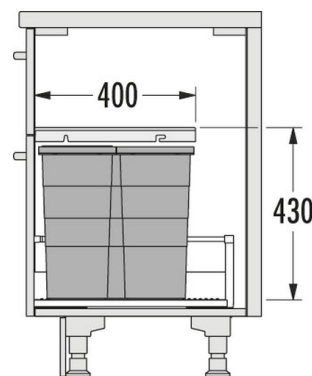

HAILO AS Allegro 380 28/13/13/D

3301681

GTIN: 4007126306609

For cabinets with pull-out shelf from 600 mm width

INSET

3 BUCKET

54 L

TOTAL

Suitable for cabinet width (cm)

60

System consists of:

- 3 inner bins (1x 28 l + 2 x 13 l; bin height 380 mm) incl. inner bin lid
- Removable system lid with practical storage option
- Allegro insert mat

The studs on the top of the mat hold the bins in place, while the anti-slip coating on the underside of the Allegro mat prevents slipping.

The flexible system also makes cleaning easy.

Specifications

Type of installation Inset	✓
Cabinet-width min. (cm)	60
Cabinet-width max. (cm)	60
Suitable for cabinet width (cm)	60

PRODUCT SPECIFICATION SHEET

Nominal drawer-depth (mm) ≥	500
Installation inside available drawer	✓
Product dimensions (WxDxH) (mm)	476 x 473 x 430
Packing dimensions (WxDxH) (mm)	575 x 510 x 280
Number of bins	3
Lid	Plastic-lid single extension, sidewall-mounted + 1 inner bin lid 13l
Capacity (l)	1 x 28 l + 2 x 13 l
Total volume (l)	54
Color plastic parts	dark grey
Weight incl. packing (kg)	5,1