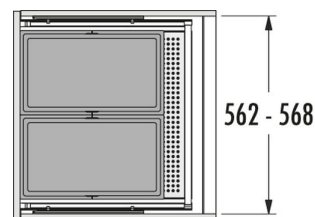

HAILO AS Allegro 380 28/28

3301671

GTIN: 4007126306241

For cabinets with pull-out shelf from 600 mm width

INSET

2 BUCKET

56 L

TOTAL

Suitable for cabinet width (cm)

60

System consists of:

- 2 inner bins (2x 28 l; bin height 380 mm)
- Removable system lid with practical storage option
- Allegro insert mat

The HAILO Allegro system is a flexible drawer solution for use in kitchen cabinets.

The flexible system also makes cleaning easy.

Specifications

Type of installation Inset	✓
Cabinet-width min. (cm)	60
Cabinet-width max. (cm)	60
Suitable for cabinet width (cm)	60

PRODUCT SPECIFICATION SHEET

Nominal drawer-depth (mm) ≥	500
Installation inside available drawer	✓
Product dimensions (WxDxH) (mm)	476 x 473 x 430
Packing dimensions (WxDxH) (mm)	575 x 510 x 280
Number of bins	2
Lid	Plastic-lid single extension, sidewall-mounted
Capacity (l)	2 x 28 l
Total volume (l)	56
Color plastic parts	dark grey
Weight incl. packing (kg)	4,4