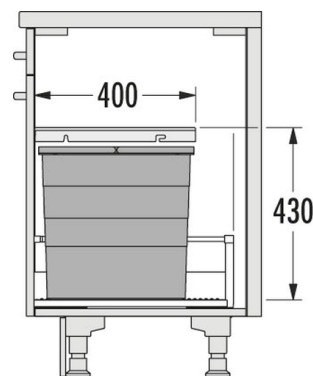

HAILO AS Allegro 380 28/28

3301671

GTIN: 4007126306241

For cabinets with pull-out shelf from 600 mm width

INSET

2 BUCKET

56 L

TOTAL

Suitable for cabinet width (cm)

60

System consists of:

- 2 inner bins (2x 28 l; bin height 380 mm)
- Removable system lid with practical storage option
- Allegro insert mat

The HAILO Allegro system is a flexible drawer solution for use in kitchen cabinets.

The flexible system also makes cleaning easy.

Specifications

Type of installation Inset	✓
Cabinet-width min. (cm)	60
Cabinet-width max. (cm)	60
Suitable for cabinet width (cm)	60

PRODUCT SPECIFICATION SHEET

Nominal drawer-depth (mm) ≥	500
Installation inside available drawer	✓
Product dimensions (WxDxH) (mm)	476 x 473 x 430
Packing dimensions (WxDxH) (mm)	575 x 510 x 280
Number of bins	2
Lid	Plastic-lid single extension, sidewall-mounted
Capacity (l)	2 x 28 l
Total volume (l)	56
Color plastic parts	dark grey
Weight incl. packing (kg)	4,4