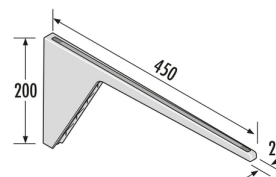

HAILO Secco S Towel Rail

3151001

GTIN: 4007126315113

Built-in towel rail Secco S is made of high-value plastic, with anti-slip strap

- 1 holding bar with 450 mm length

Specifications

Product dimensions (WxDxH) (mm)	450 x 200 x 20
Packing dimensions (WxDxH) (mm)	460 x 210 x 30
Color plastic parts	light-grey
Weight incl. packing (kg)	0,4