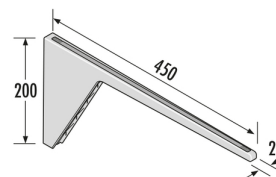

## HAILO Secco S Towel Rail dark grey

**3151101**

GTIN: 4007126306708

Built-in towel rail Secco S is made of high-value plastic, with anti-slip strap

- 1 holding bar with 450 mm length

### Specifications

Product dimensions (WxDxH) (mm)	450 x 200 x 20
Packing dimensions (WxDxH) (mm)	460 x 210 x 30
Color plastic parts	dark grey
Weight (kg)	0,4