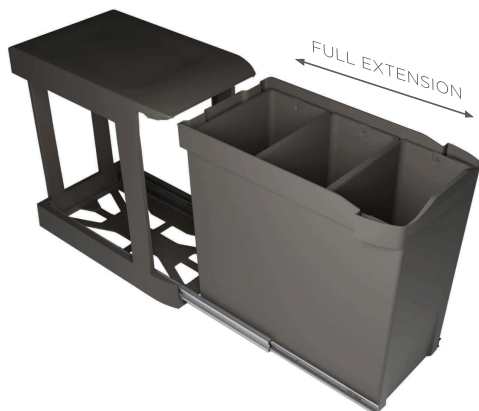

247

W. 260
D. 452
H. 442

TOT 30 L

10 min

min 400 mm

automatic*